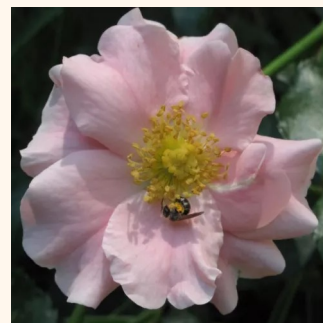

Rosa Satin Haze®

rose - Rosiers couvre sol
30-40 cm
non parfumé - -
Christian Evers